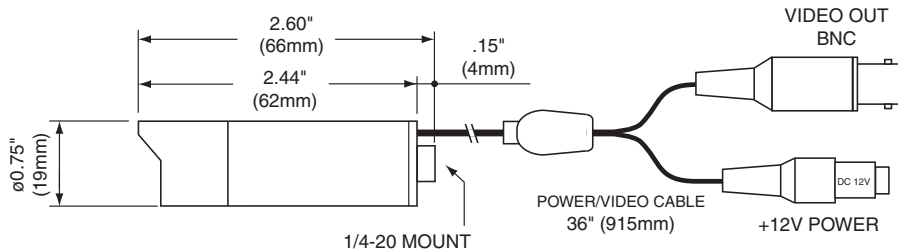

- 1/3" Black & White 420 lines 0.1 lux
- Small size allows discreet installation
- Weatherproof housing with integrated hood
- 33° or 70° field of view
- Industry standard 1/4-20 mount
- Adjustable swivel mount included
- 12V plug-in power supply included
- 3-year warranty

Model	BB33W	BB70W
Other Models	BBI33W (Ivory)	BBI70W (Ivory)
Field of View (lens)	33° (8mm)	70° (3.6mm)
Image Sensor	B/W 1/3" CCD	
TV System	EIA	
Picture Elements (pixels)	500 (H) × 580 (V)	
Horizontal Resolution	420 TV Lines	
Min. Illumination	0.1 lux at F2.0	
Signal to Noise Ratio	More than 50dB	
Synchronizing System	Internal	
Video Output	1Vp-p 75ohm	
Gamma Correction	r = 0.45	
Electronic Iris (auto)	1/60-1/100,000	
Power Requirement	12VDC ±20%	
Operating Current	100mA w/ regulated power in	
Operating Condition	+14 ~ 122°F (-10°C ~ +50°C)	
Measurement – ø (dia.) × L	ø0.75 × 2.6 inches (ø19mm × 66mm)	
Weight (Camera Only)	1.6 oz. (45g)	
Included Accessories	• UL Approved 12V 300mA plug-in power supply • Adjustable swivel mount	
Optional Accessory	EC60PV - 60' extension cable with power/video connectors	