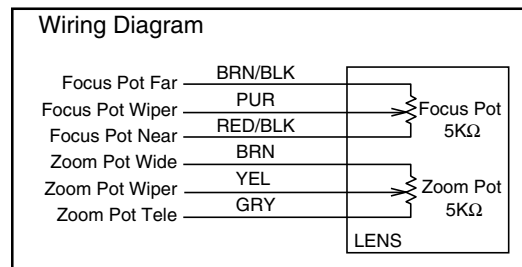

* Brown and White may be tied together for controllers with only one reference voltage for feedback pots.

** Red and Green may be tied together for controllers with only one ground for feedback pots.

MG, MGE Type

Color	Description	Descriptions by Other Lens/Controller Manufacturers
Brown/Black**	Focus Pot Far	Preset Ground, Ground, Error Return, Pot Return (-), CW, Preset Common
Purple	Focus Pot Wiper	Focus Preset, Focus Pot, Focus Error, Focus Pot In
Red/Black*	Focus Pot Near	Preset +5V, +5V Reference, B+ Reference, Error Supply, Pot Supply (+), CCW, Preset Supply
Brown*	Zoom Pot Wide	Preset +5V, +5V Reference, B+ Reference, Error Supply, Pot Supply (+), CCW, Preset Supply
Yellow	Zoom Pot Wiper	Zoom Preset, Zoom Pot, Zoom Error, Zoom Pot In
Gray**	Zoom Pot Tele	Preset Ground, Ground, Error Return, Pot Return (-), CW, Preset Common

* Red/Black and Brown may be tied together for controllers with only one reference voltage for feedback pots.

** Brown/Black and Gray may be tied together for controllers with only one ground for feedback pots.