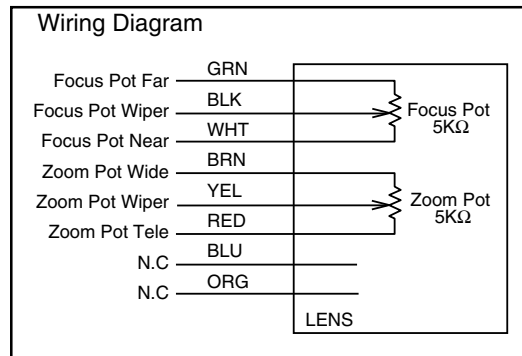

PZF LENS WIRING INFORMATION

M, M-II, ME-II/M, MEA, MEA-II Type

Color	Description	Descriptions by Other Lens/Controller Manufacturers
Green**	Focus Pot Far	Preset Ground, Ground, Error Return, Pot Return (-), CW, Preset Common
Black	Focus Pot Wiper	Focus Preset, Focus Pot, Focus Error, Focus Pot In
White*	Focus Pot Near	Preset +5V, +5V Reference, B+ Reference, Error Supply, Pot Supply (+), CCW, Preset Supply
Brown*	Zoom Pot Wide	Preset +5V, +5V Reference, B+ Reference, Error Supply, Pot Supply (+), CCW, Preset Supply
Yellow	Zoom Pot Wiper	Zoom Preset, Zoom Pot, Zoom Error, Zoom Pot In
Red**	Zoom Pot Tele	Preset Ground, Ground, Error Return, Pot Return (-), CW, Preset Common
Blue and Orange		Not Used

* Brown and White may be tied together for controllers with only one reference voltage for feedback pots.

** Red and Green may be tied together for controllers with only one ground for feedback pots.

MG, MGE Type

* Red/Black and Brown may be tied together for controllers with only one reference voltage for feedback pots.

** Brown/Black and Gray may be tied together for controllers with only one ground for feedback pots.