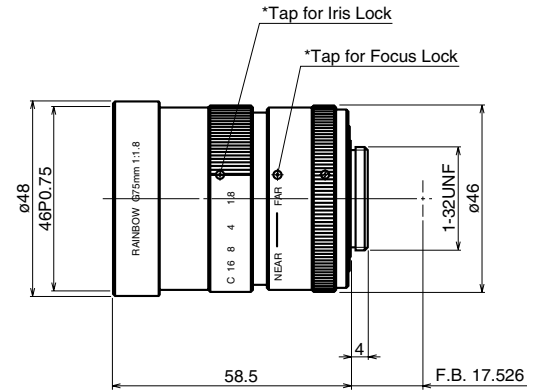

G75WI

75mm F1.8 – C-Mount

Compatible with 1", 2/3", 1/2", 1/3" & 1/4" Cameras

Focal Length: 75mm
Max. Relative Aperture: 1:1.8
Iris: F1.8~Close
Angular Field of View: 1": 9.7° × 7.3°
 2/3": 6.7° × 5.0°
 1/2": 4.9° × 3.7°
 1/3": 3.7° × 2.8°
 1/4": 2.8° × 2.1°

Min. Object Distance (M.O.D.): 0.8m (From Front Vertex)

Optical Back Focal Distance: 21.85mm (In Air)

Operation: Focus: Manual
 Iris: Manual

Operation Temperature: -10 ~ +50°C (+14 ~ 122° F)

Filter Size: 46mm P0.75

Size, Approx. Weight: ø48 × 58.5mm, 245g
 (Approx. ø1.9 × 2.3in., 8.6oz.)

METAL BODY

NOTE) * Lock screws sold separately.