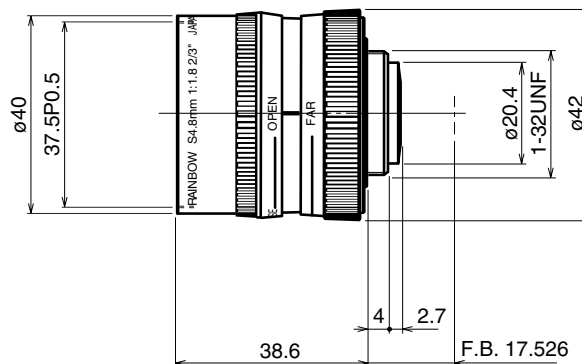

**S48WI****4.8mm F1.8 – C-Mount**

Compatible with 2/3", 1/2", 1/3" &amp; 1/4" Cameras

<b>Focal Length:</b>	4.8mm
<b>Max. Relative Aperture:</b>	1:1.8
<b>Iris:</b>	F1.8~Close
<b>Angular Field of View:</b>	2/3": 85.0° × 69.0° 1/2": 67.4° × 53.1° 1/3": 53.1° × 41.1° 1/4": 41.1° × 31.4°
<b>Min. Object Distance (M.O.D.):</b>	0.2m (From Front Vertex)
<b>Optical Back Focal Distance:</b>	10.86mm (In Air)
<b>Operation:</b>	Focus: Manual Iris: Manual
<b>Operation Temperature:</b>	-10 ~ +50°C (+14 ~ 122° F)
<b>Filter Size:</b>	37.5mm P0.5
<b>Size, Approx. Weight:</b>	ø42.0 × 38.6mm, 70g (Approx. ø1.7 × 1.6in., 2.5oz.)

**S75WI****7.5mm F1.4 – C-Mount**

Compatible with 2/3", 1/2", 1/3" &amp; 1/4" Cameras

<b>Focal Length:</b>	7.5mm
<b>Max. Relative Aperture:</b>	1:1.4
<b>Iris:</b>	F1.4~Close
<b>Angular Field of View:</b>	2/3": 60.8° × 47.5° 1/2": 46.2° × 35.5° 1/3": 35.5° × 27.0° 1/4": 27.0° × 6.2°
<b>Min. Object Distance (M.O.D.):</b>	0.2m (From Front Vertex)
<b>Optical Back Focal Distance:</b>	14.04mm (In Air)
<b>Operation:</b>	Focus: Manual Iris: Manual
<b>Operation Temperature:</b>	-10 ~ +50°C (+14 ~ 122° F)
<b>Filter Size:</b>	37.5mm P0.5
<b>Size, Approx. Weight:</b>	ø42.0 × 40.2mm, 70g (Approx. ø1.7 × 1.6in., 2.5oz.)

**S16WI****16mm F1.4 – C-Mount**

Compatible with 2/3", 1/2", 1/3" &amp; 1/4" Cameras

<b>Focal Length:</b>	16mm
<b>Max. Relative Aperture:</b>	1:1.4
<b>Iris:</b>	F1.4~Close
<b>Angular Field of View:</b>	2/3": 30.8° × 23.3° 1/2": 22.6° × 17.1° 1/3": 17.1° × 12.9° 1/4": 12.9° × 6.2°
<b>Min. Object Distance (M.O.D.):</b>	0.4m (From Front Vertex)
<b>Optical Back Focal Distance:</b>	14.20mm (In Air)
<b>Operation:</b>	Focus: Manual Iris: Manual
<b>Operation Temperature:</b>	-10 ~ +50°C (+14 ~ 122° F)
<b>Filter Size:</b>	37.5mm P0.5
<b>Size, Approx. Weight:</b>	ø42.0 × 40.2mm, 60g (Approx. ø1.7 × 1.6in., 2.1oz.)