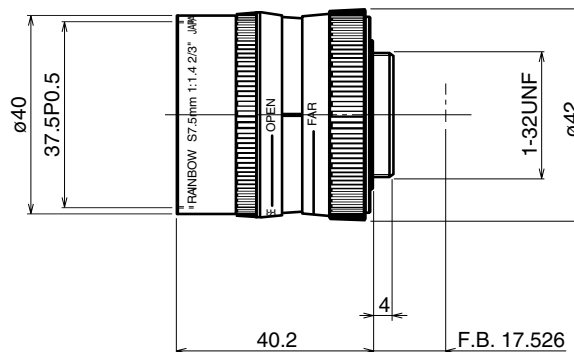

**S48WI****4.8mm F1.8 – C-Mount**

Compatible with 2/3", 1/2", 1/3" &amp; 1/4" Cameras

<b>Focal Length:</b>	4.8mm
<b>Max. Relative Aperture:</b>	1:1.8
<b>Iris:</b>	F1.8~Close
<b>Angular Field of View:</b>	2/3": 85.0° × 69.0° 1/2": 67.4° × 53.1° 1/3": 53.1° × 41.1° 1/4": 41.1° × 31.4°
<b>Min. Object Distance (M.O.D.):</b>	0.2m (From Front Vertex)
<b>Optical Back Focal Distance:</b>	10.86mm (In Air)
<b>Operation:</b>	Focus: Manual Iris: Manual
<b>Operation Temperature:</b>	-10 ~ +50°C (+14 ~ 122° F)
<b>Filter Size:</b>	37.5mm P0.5
<b>Size, Approx. Weight:</b>	ø42.0 × 38.6mm, 70g (Approx. ø1.7 × 1.6in., 2.5oz.)

**S75WI****7.5mm F1.4 – C-Mount**

Compatible with 2/3", 1/2", 1/3" &amp; 1/4" Cameras

<b>Focal Length:</b>	7.5mm
<b>Max. Relative Aperture:</b>	1:1.4
<b>Iris:</b>	F1.4~Close
<b>Angular Field of View:</b>	2/3": 60.8° × 47.5° 1/2": 46.2° × 35.5° 1/3": 35.5° × 27.0° 1/4": 27.0° × 6.2°
<b>Min. Object Distance (M.O.D.):</b>	0.2m (From Front Vertex)
<b>Optical Back Focal Distance:</b>	14.04mm (In Air)
<b>Operation:</b>	Focus: Manual Iris: Manual
<b>Operation Temperature:</b>	-10 ~ +50°C (+14 ~ 122° F)
<b>Filter Size:</b>	37.5mm P0.5
<b>Size, Approx. Weight:</b>	ø42.0 × 40.2mm, 70g (Approx. ø1.7 × 1.6in., 2.5oz.)

**S16WI****16mm F1.4 – C-Mount**

Compatible with 2/3", 1/2", 1/3" &amp; 1/4" Cameras

<b>Focal Length:</b>	16mm
<b>Max. Relative Aperture:</b>	1:1.4
<b>Iris:</b>	F1.4~Close
<b>Angular Field of View:</b>	2/3": 30.8° × 23.3° 1/2": 22.6° × 17.1° 1/3": 17.1° × 12.9° 1/4": 12.9° × 6.2°
<b>Min. Object Distance (M.O.D.):</b>	0.4m (From Front Vertex)
<b>Optical Back Focal Distance:</b>	14.20mm (In Air)
<b>Operation:</b>	Focus: Manual Iris: Manual
<b>Operation Temperature:</b>	-10 ~ +50°C (+14 ~ 122° F)
<b>Filter Size:</b>	37.5mm P0.5
<b>Size, Approx. Weight:</b>	ø42.0 × 40.2mm, 60g (Approx. ø1.7 × 1.6in., 2.1oz.)