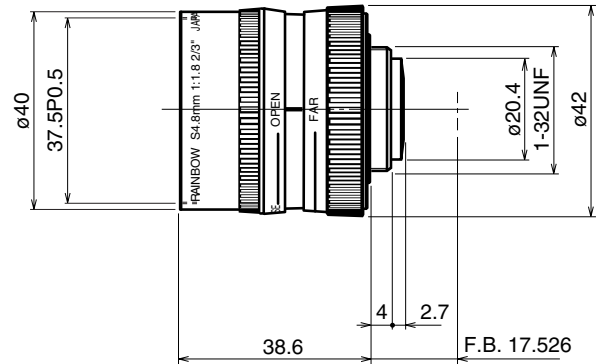

**S48WI****4.8mm F1.8 – C-Mount**

Compatible with 2/3", 1/2", 1/3" &amp; 1/4" Cameras

<b>Focal Length:</b>	4.8mm
<b>Max. Relative Aperture:</b>	1:1.8
<b>Iris:</b>	F1.8~Close
<b>Angular Field of View:</b>	2/3": 85.0° × 69.0° 1/2": 67.4° × 53.1° 1/3": 53.1° × 41.1° 1/4": 41.1° × 31.4°
<b>Min. Object Distance (M.O.D.):</b>	0.2m (From Front Vertex)
<b>Optical Back Focal Distance:</b>	10.86mm (In Air)
<b>Operation:</b>	Focus: Manual Iris: Manual
<b>Operation Temperature:</b>	-10 ~ +50°C (+14 ~ 122° F)
<b>Filter Size:</b>	37.5mm P0.5
<b>Size, Approx. Weight:</b>	ø42.0 × 38.6mm, 70g (Approx. ø1.7 × 1.6in., 2.5oz.)

**S75WI****7.5mm F1.4 – C-Mount**

Compatible with 2/3", 1/2", 1/3" &amp; 1/4" Cameras

<b>Focal Length:</b>	7.5mm
<b>Max. Relative Aperture:</b>	1:1.4
<b>Iris:</b>	F1.4~Close
<b>Angular Field of View:</b>	2/3": 60.8° × 47.5° 1/2": 46.2° × 35.5° 1/3": 35.5° × 27.0° 1/4": 27.0° × 6.2°
<b>Min. Object Distance (M.O.D.):</b>	0.2m (From Front Vertex)
<b>Optical Back Focal Distance:</b>	14.04mm (In Air)
<b>Operation:</b>	Focus: Manual Iris: Manual
<b>Operation Temperature:</b>	-10 ~ +50°C (+14 ~ 122° F)
<b>Filter Size:</b>	37.5mm P0.5
<b>Size, Approx. Weight:</b>	ø42.0 × 40.2mm, 70g (Approx. ø1.7 × 1.6in., 2.5oz.)

**S16WI****16mm F1.4 – C-Mount**

Compatible with 2/3", 1/2", 1/3" &amp; 1/4" Cameras

<b>Focal Length:</b>	16mm
<b>Max. Relative Aperture:</b>	1:1.4
<b>Iris:</b>	F1.4~Close
<b>Angular Field of View:</b>	2/3": 30.8° × 23.3° 1/2": 22.6° × 17.1° 1/3": 17.1° × 12.9° 1/4": 12.9° × 6.2°
<b>Min. Object Distance (M.O.D.):</b>	0.4m (From Front Vertex)
<b>Optical Back Focal Distance:</b>	14.20mm (In Air)
<b>Operation:</b>	Focus: Manual Iris: Manual
<b>Operation Temperature:</b>	-10 ~ +50°C (+14 ~ 122° F)
<b>Filter Size:</b>	37.5mm P0.5
<b>Size, Approx. Weight:</b>	ø42.0 × 40.2mm, 60g (Approx. ø1.7 × 1.6in., 2.1oz.)