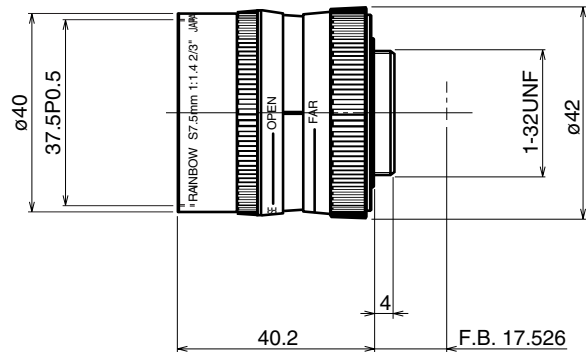

**S48WI****4.8mm F1.8 – C-Mount**

Compatible with 2/3", 1/2", 1/3" &amp; 1/4" Cameras

<b>Focal Length:</b>	4.8mm
<b>Max. Relative Aperture:</b>	1:1.8
<b>Iris:</b>	F1.8~Close
<b>Angular Field of View:</b>	2/3": 85.0° × 69.0° 1/2": 67.4° × 53.1° 1/3": 53.1° × 41.1° 1/4": 41.1° × 31.4°
<b>Min. Object Distance (M.O.D.):</b>	0.2m (From Front Vertex)
<b>Optical Back Focal Distance:</b>	10.86mm (In Air)
<b>Operation:</b>	Focus: Manual Iris: Manual
<b>Operation Temperature:</b>	-10 ~ +50°C (+14 ~ 122° F)
<b>Filter Size:</b>	37.5mm P0.5
<b>Size, Approx. Weight:</b>	ø42.0 × 38.6mm, 70g (Approx. ø1.7 × 1.6in., 2.5oz.)

**S75WI****7.5mm F1.4 – C-Mount**

Compatible with 2/3", 1/2", 1/3" &amp; 1/4" Cameras

<b>Focal Length:</b>	7.5mm
<b>Max. Relative Aperture:</b>	1:1.4
<b>Iris:</b>	F1.4~Close
<b>Angular Field of View:</b>	2/3": 60.8° × 47.5° 1/2": 46.2° × 35.5° 1/3": 35.5° × 27.0° 1/4": 27.0° × 6.2°
<b>Min. Object Distance (M.O.D.):</b>	0.2m (From Front Vertex)
<b>Optical Back Focal Distance:</b>	14.04mm (In Air)
<b>Operation:</b>	Focus: Manual Iris: Manual
<b>Operation Temperature:</b>	-10 ~ +50°C (+14 ~ 122° F)
<b>Filter Size:</b>	37.5mm P0.5
<b>Size, Approx. Weight:</b>	ø42.0 × 40.2mm, 70g (Approx. ø1.7 × 1.6in., 2.5oz.)

**S16WI****16mm F1.4 – C-Mount**

Compatible with 2/3", 1/2", 1/3" &amp; 1/4" Cameras

<b>Focal Length:</b>	16mm
<b>Max. Relative Aperture:</b>	1:1.4
<b>Iris:</b>	F1.4~Close
<b>Angular Field of View:</b>	2/3": 30.8° × 23.3° 1/2": 22.6° × 17.1° 1/3": 17.1° × 12.9° 1/4": 12.9° × 6.2°
<b>Min. Object Distance (M.O.D.):</b>	0.4m (From Front Vertex)
<b>Optical Back Focal Distance:</b>	14.20mm (In Air)
<b>Operation:</b>	Focus: Manual Iris: Manual
<b>Operation Temperature:</b>	-10 ~ +50°C (+14 ~ 122° F)
<b>Filter Size:</b>	37.5mm P0.5
<b>Size, Approx. Weight:</b>	ø42.0 × 40.2mm, 60g (Approx. ø1.7 × 1.6in., 2.1oz.)