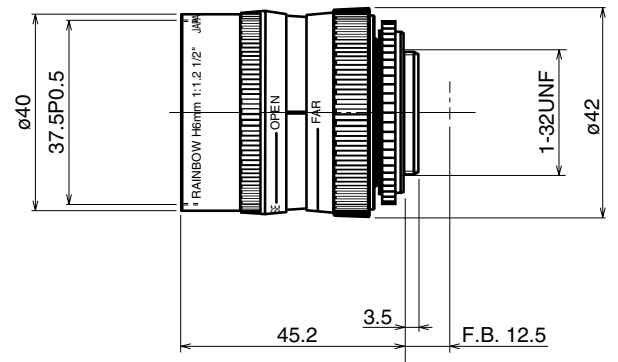

### 3.5mm F1.6 – CS-Mount

Compatible with 1/2", 1/3" & 1/4" Cameras

<b>Focal Length:</b>	3.5mm
<b>Max. Relative Aperture:</b>	1:1.6
<b>Iris:</b>	F1.6~Close
<b>Angular Field of View:</b>	1/2": 84.9° × 68.9° 1/3": 68.9° × 54.4° 1/4": 54.4° × 42.2°
<b>Min. Object Distance (M.O.D.):</b>	0.1m (From Front Vertex)
<b>Optical Back Focal Distance:</b>	11.45mm (In Air)
<b>Operation:</b>	Focus: Manual Iris: Manual
<b>Operation Temperature:</b>	-10 ~ +50°C (+14 ~ 122° F)
<b>Filter Size:</b>	43mm P0.75
<b>Size, Approx. Weight:</b>	ø36.5 × 37.0mm, 90g (Approx. ø1.4 × 1.5in., 3.1oz.)

### 6mm F1.2 – CS-Mount

Compatible with 1/2", 1/3" & 1/4" Cameras

<b>Focal Length:</b>	6mm
<b>Max. Relative Aperture:</b>	1:1.2
<b>Iris:</b>	F1.2~Close
<b>Angular Field of View:</b>	1/2": 56.1° × 43.6° 1/3": 43.6° × 33.4° 1/4": 33.4° × 25.4°
<b>Min. Object Distance (M.O.D.):</b>	0.2m (From Front Vertex)
<b>Optical Back Focal Distance:</b>	12.12mm (In Air)
<b>Operation:</b>	Focus: Manual Iris: Manual
<b>Operation Temperature:</b>	-10 ~ +50°C (+14 ~ 122° F)
<b>Filter Size:</b>	37.5mm P0.5
<b>Size, Approx. Weight:</b>	ø36.5 × 37.0mm, 90g (Approx. ø1.4 × 1.5in., 3.1oz.)

### 12mm F1.2 – CS-Mount

Compatible with 1/2", 1/3" & 1/4" Cameras

<b>Focal Length:</b>	12mm
<b>Max. Relative Aperture:</b>	1:1.2
<b>Iris:</b>	F1.2~Close
<b>Angular Field of View:</b>	1/2": 29.9° × 22.6° 1/3": 22.6° × 17.1° 1/4": 17.1° × 12.8°
<b>Min. Object Distance (M.O.D.):</b>	0.3m (From Front Vertex)
<b>Optical Back Focal Distance:</b>	12.66mm (In Air)
<b>Operation:</b>	Focus: Manual Iris: Manual
<b>Operation Temperature:</b>	-10 ~ +50°C (+14 ~ 122° F)
<b>Filter Size:</b>	37.5mm P0.5
<b>Size, Approx. Weight:</b>	ø36.5 × 37.0mm, 90g (Approx. ø1.4 × 1.5in., 3.1oz.)