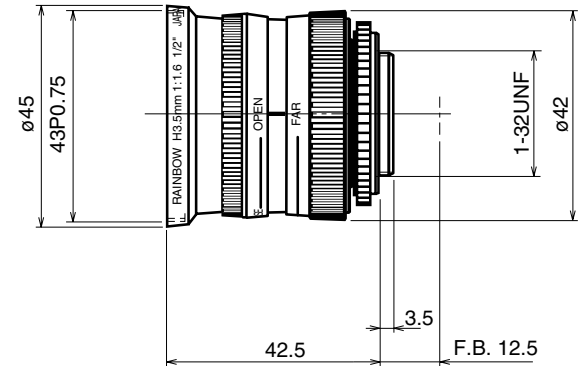

### 3.5mm F1.6 – CS-Mount

Compatible with 1/2", 1/3" & 1/4" Cameras

<b>Focal Length:</b>	3.5mm
<b>Max. Relative Aperture:</b>	1:1.6
<b>Iris:</b>	F1.6~Close
<b>Angular Field of View:</b>	1/2": 84.9° × 68.9° 1/3": 68.9° × 54.4° 1/4": 54.4° × 42.2°
<b>Min. Object Distance (M.O.D.):</b>	0.1m (From Front Vertex)
<b>Optical Back Focal Distance:</b>	11.45mm (In Air)
<b>Operation:</b>	Focus: Manual Iris: Manual
<b>Operation Temperature:</b>	-10 ~ +50°C (+14 ~ 122° F)
<b>Filter Size:</b>	43mm P0.75
<b>Size, Approx. Weight:</b>	ø36.5 × 37.0mm, 90g (Approx. ø1.4 × 1.5in., 3.1oz.)

### 6mm F1.2 – CS-Mount

Compatible with 1/2", 1/3" & 1/4" Cameras

<b>Focal Length:</b>	6mm
<b>Max. Relative Aperture:</b>	1:1.2
<b>Iris:</b>	F1.2~Close
<b>Angular Field of View:</b>	1/2": 56.1° × 43.6° 1/3": 43.6° × 33.4° 1/4": 33.4° × 25.4°
<b>Min. Object Distance (M.O.D.):</b>	0.2m (From Front Vertex)
<b>Optical Back Focal Distance:</b>	12.12mm (In Air)
<b>Operation:</b>	Focus: Manual Iris: Manual
<b>Operation Temperature:</b>	-10 ~ +50°C (+14 ~ 122° F)
<b>Filter Size:</b>	37.5mm P0.5
<b>Size, Approx. Weight:</b>	ø36.5 × 37.0mm, 90g (Approx. ø1.4 × 1.5in., 3.1oz.)

### 12mm F1.2 – CS-Mount

Compatible with 1/2", 1/3" & 1/4" Cameras

<b>Focal Length:</b>	12mm
<b>Max. Relative Aperture:</b>	1:1.2
<b>Iris:</b>	F1.2~Close
<b>Angular Field of View:</b>	1/2": 29.9° × 22.6° 1/3": 22.6° × 17.1° 1/4": 17.1° × 12.8°
<b>Min. Object Distance (M.O.D.):</b>	0.3m (From Front Vertex)
<b>Optical Back Focal Distance:</b>	12.66mm (In Air)
<b>Operation:</b>	Focus: Manual Iris: Manual
<b>Operation Temperature:</b>	-10 ~ +50°C (+14 ~ 122° F)
<b>Filter Size:</b>	37.5mm P0.5
<b>Size, Approx. Weight:</b>	ø36.5 × 37.0mm, 90g (Approx. ø1.4 × 1.5in., 3.1oz.)